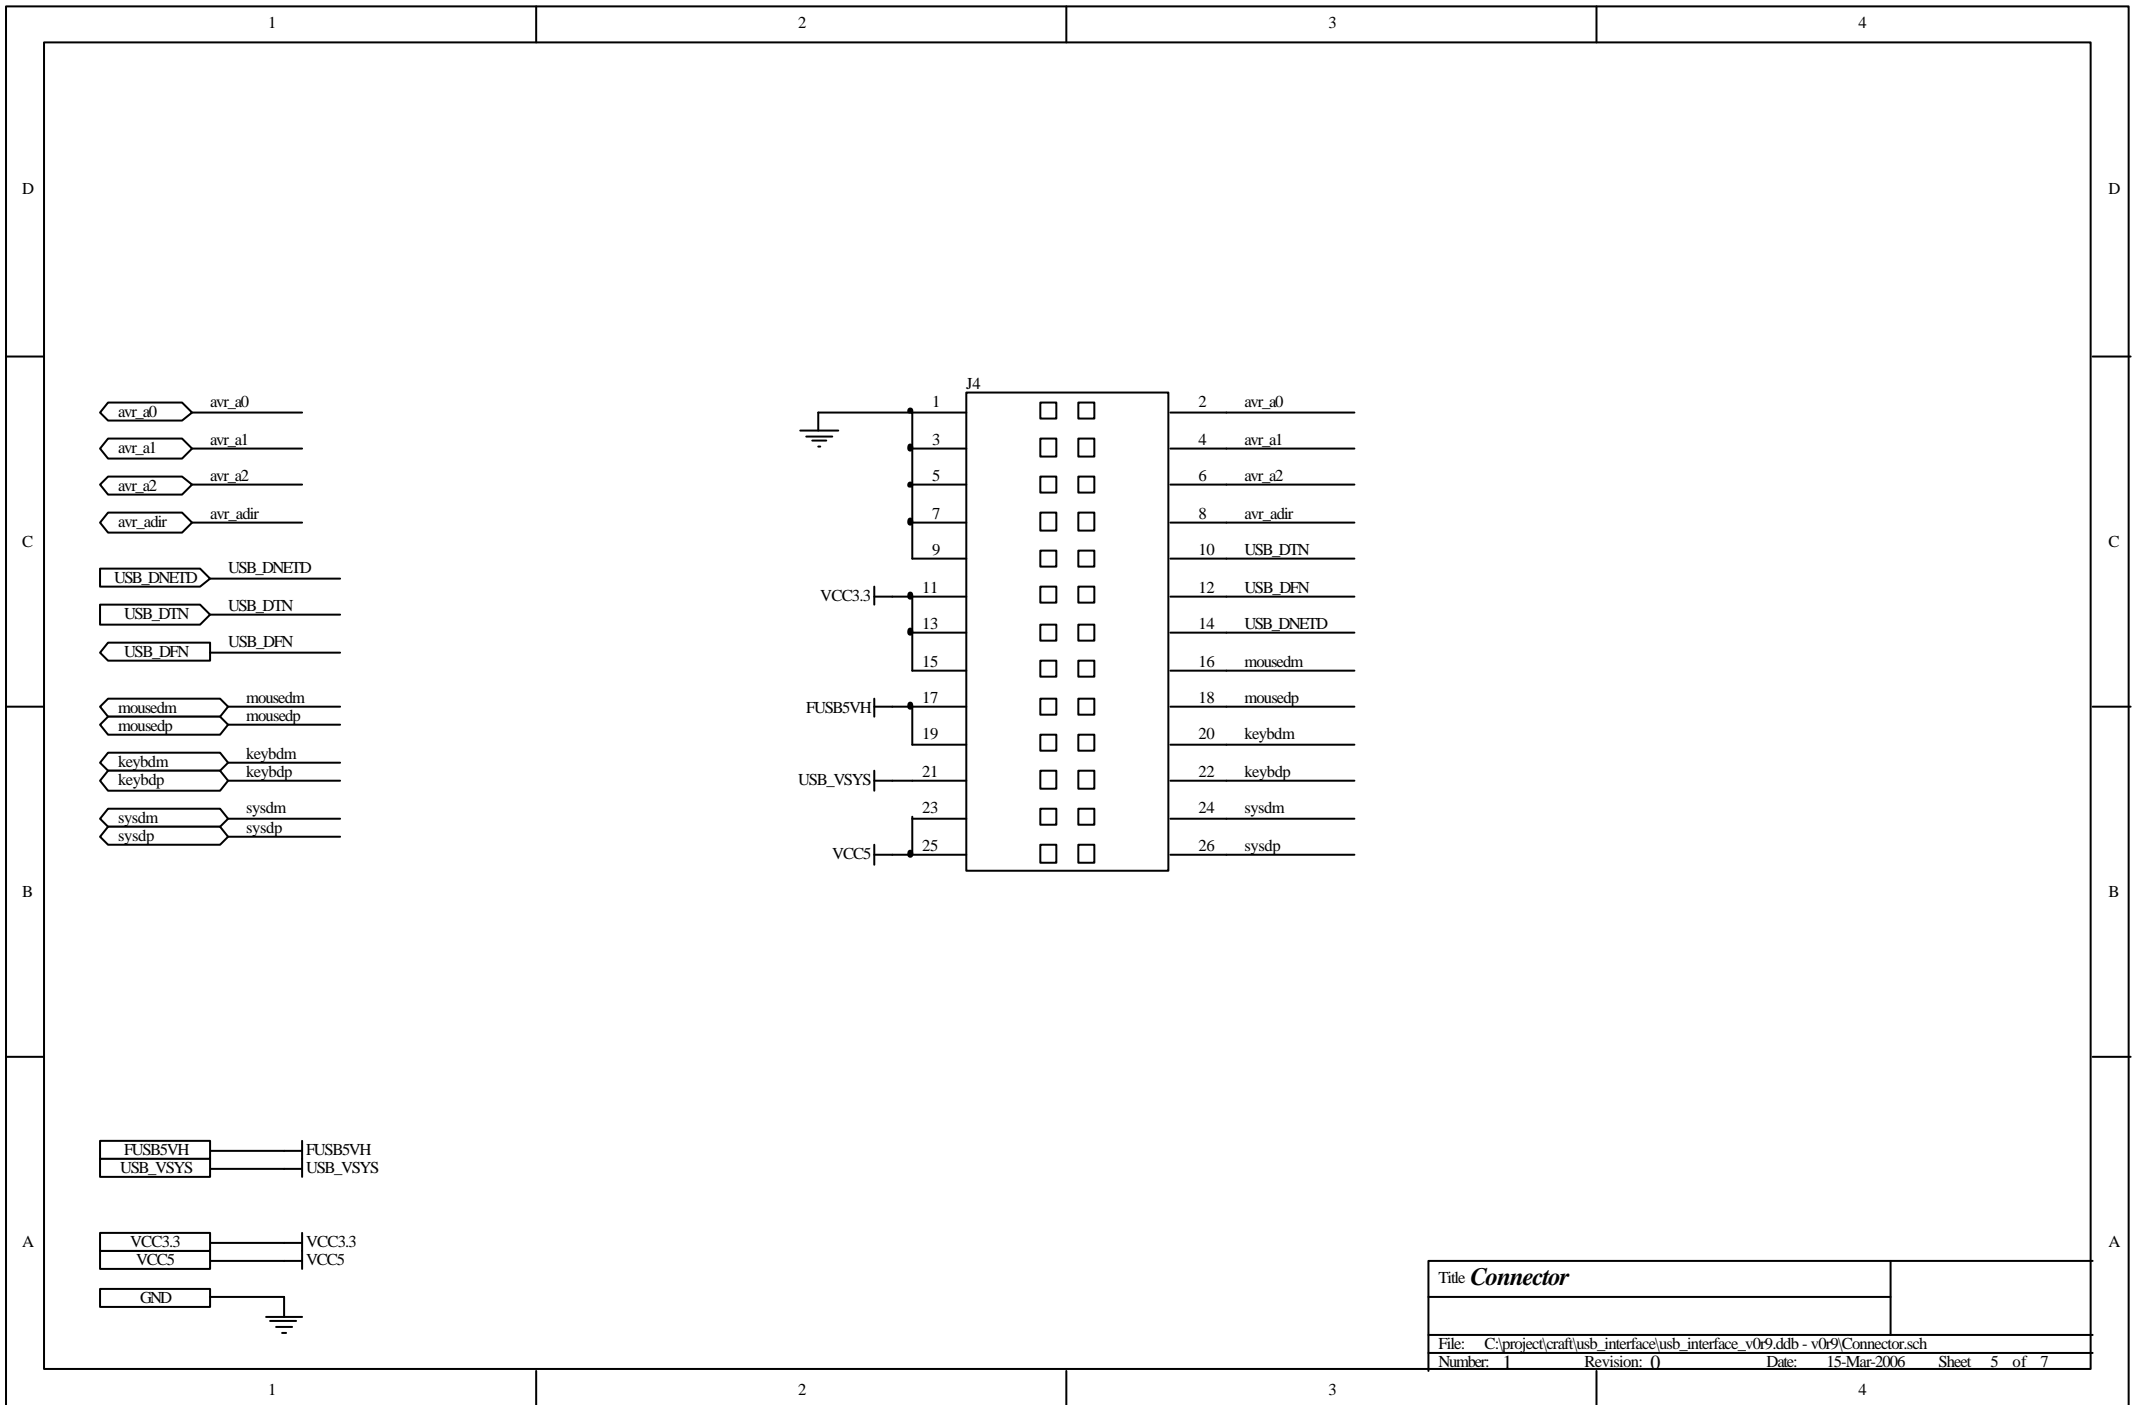

Title MAIN USB SCREENS			
File: C:\project\craft\usb_interface\usb_interface_v0r9.ddb - v0r9\main_usb.sch			
Number: 1	Revision: 0	Date: 15-Mar-2006	Sheet 1 of 7

Title POWER & RESET			
File: C:\project\craft\usb interface\usb_interface_v0r9.ddb - v0r9\power_reset.sch			
Number: 1	Revision: 0	Date: 15-Mar-2006	Sheet 3 of 7

Title USB HUB	
File: C:\project\craft\usb_interface\usb_interface_v0r9.ddb - v0r9\USB_HUB.sch	
Number: 1	Revision: 0
Date: 15-Mar-2006	Sheet 6 of 7

Title USB CONTROLLER	
File: C:\project\craft\usb_interface\usb_interface_v0r9.ddb - v0r9\usb_controller.sch	
Number: 1	Revision: 0
Date: 15-Mar-2006	Sheet 7 of 7