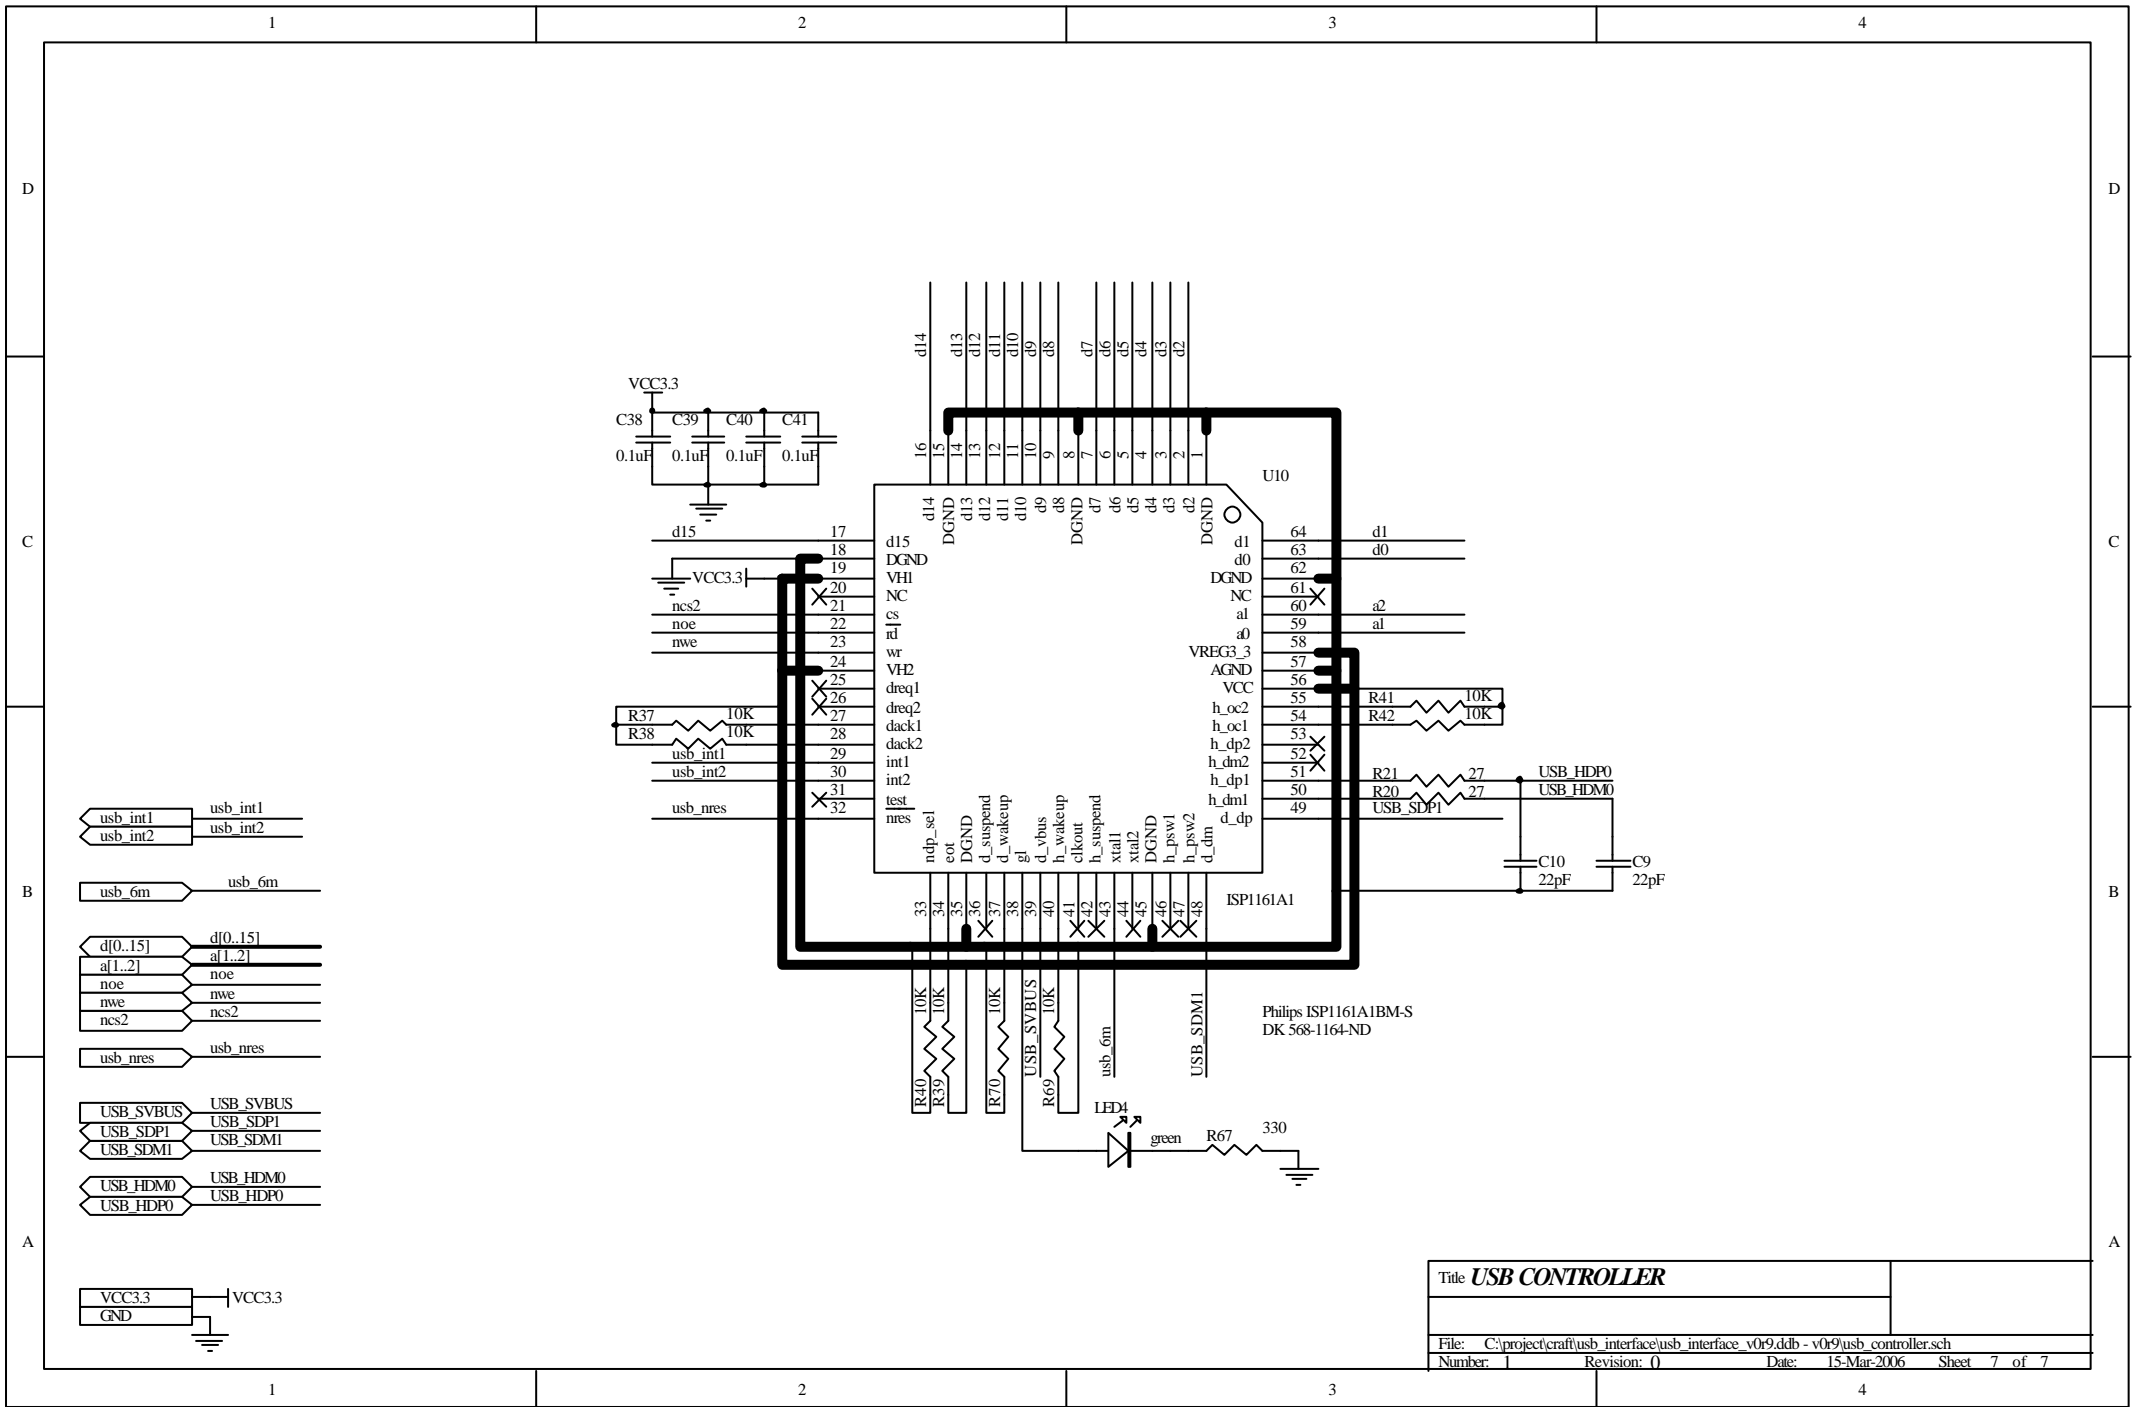

Title MAIN USB SCREENS			
File: C:\project\craft\usb_interface\usb_interface_v0r9.ddb - v0r9\main_usb.sch			
Number: 1	Revision: 0	Date: 15-Mar-2006	Sheet 1 of 7

Title POWER & RESET			
File: C:\project\craft\usb interface\usb_interface_v0r9.ddb - v0r9\power_reset.sch			
Number: 1	Revision: 0	Date: 15-Mar-2006	Sheet 3 of 7

Title USB HUB	
File: C:\project\craft\usb_interface\usb_interface_v0r9.ddb - v0r9\USB_HUB.sch	
Number: 1	Revision: 0
Date: 15-Mar-2006	Sheet 6 of 7

Title USB CONTROLLER	
File: C:\project\craft\usb_interface\usb_interface_v0r9.ddb - v0r9\usb_controller.sch	
Number: 1	Revision: 0
Date: 15-Mar-2006	Sheet 7 of 7