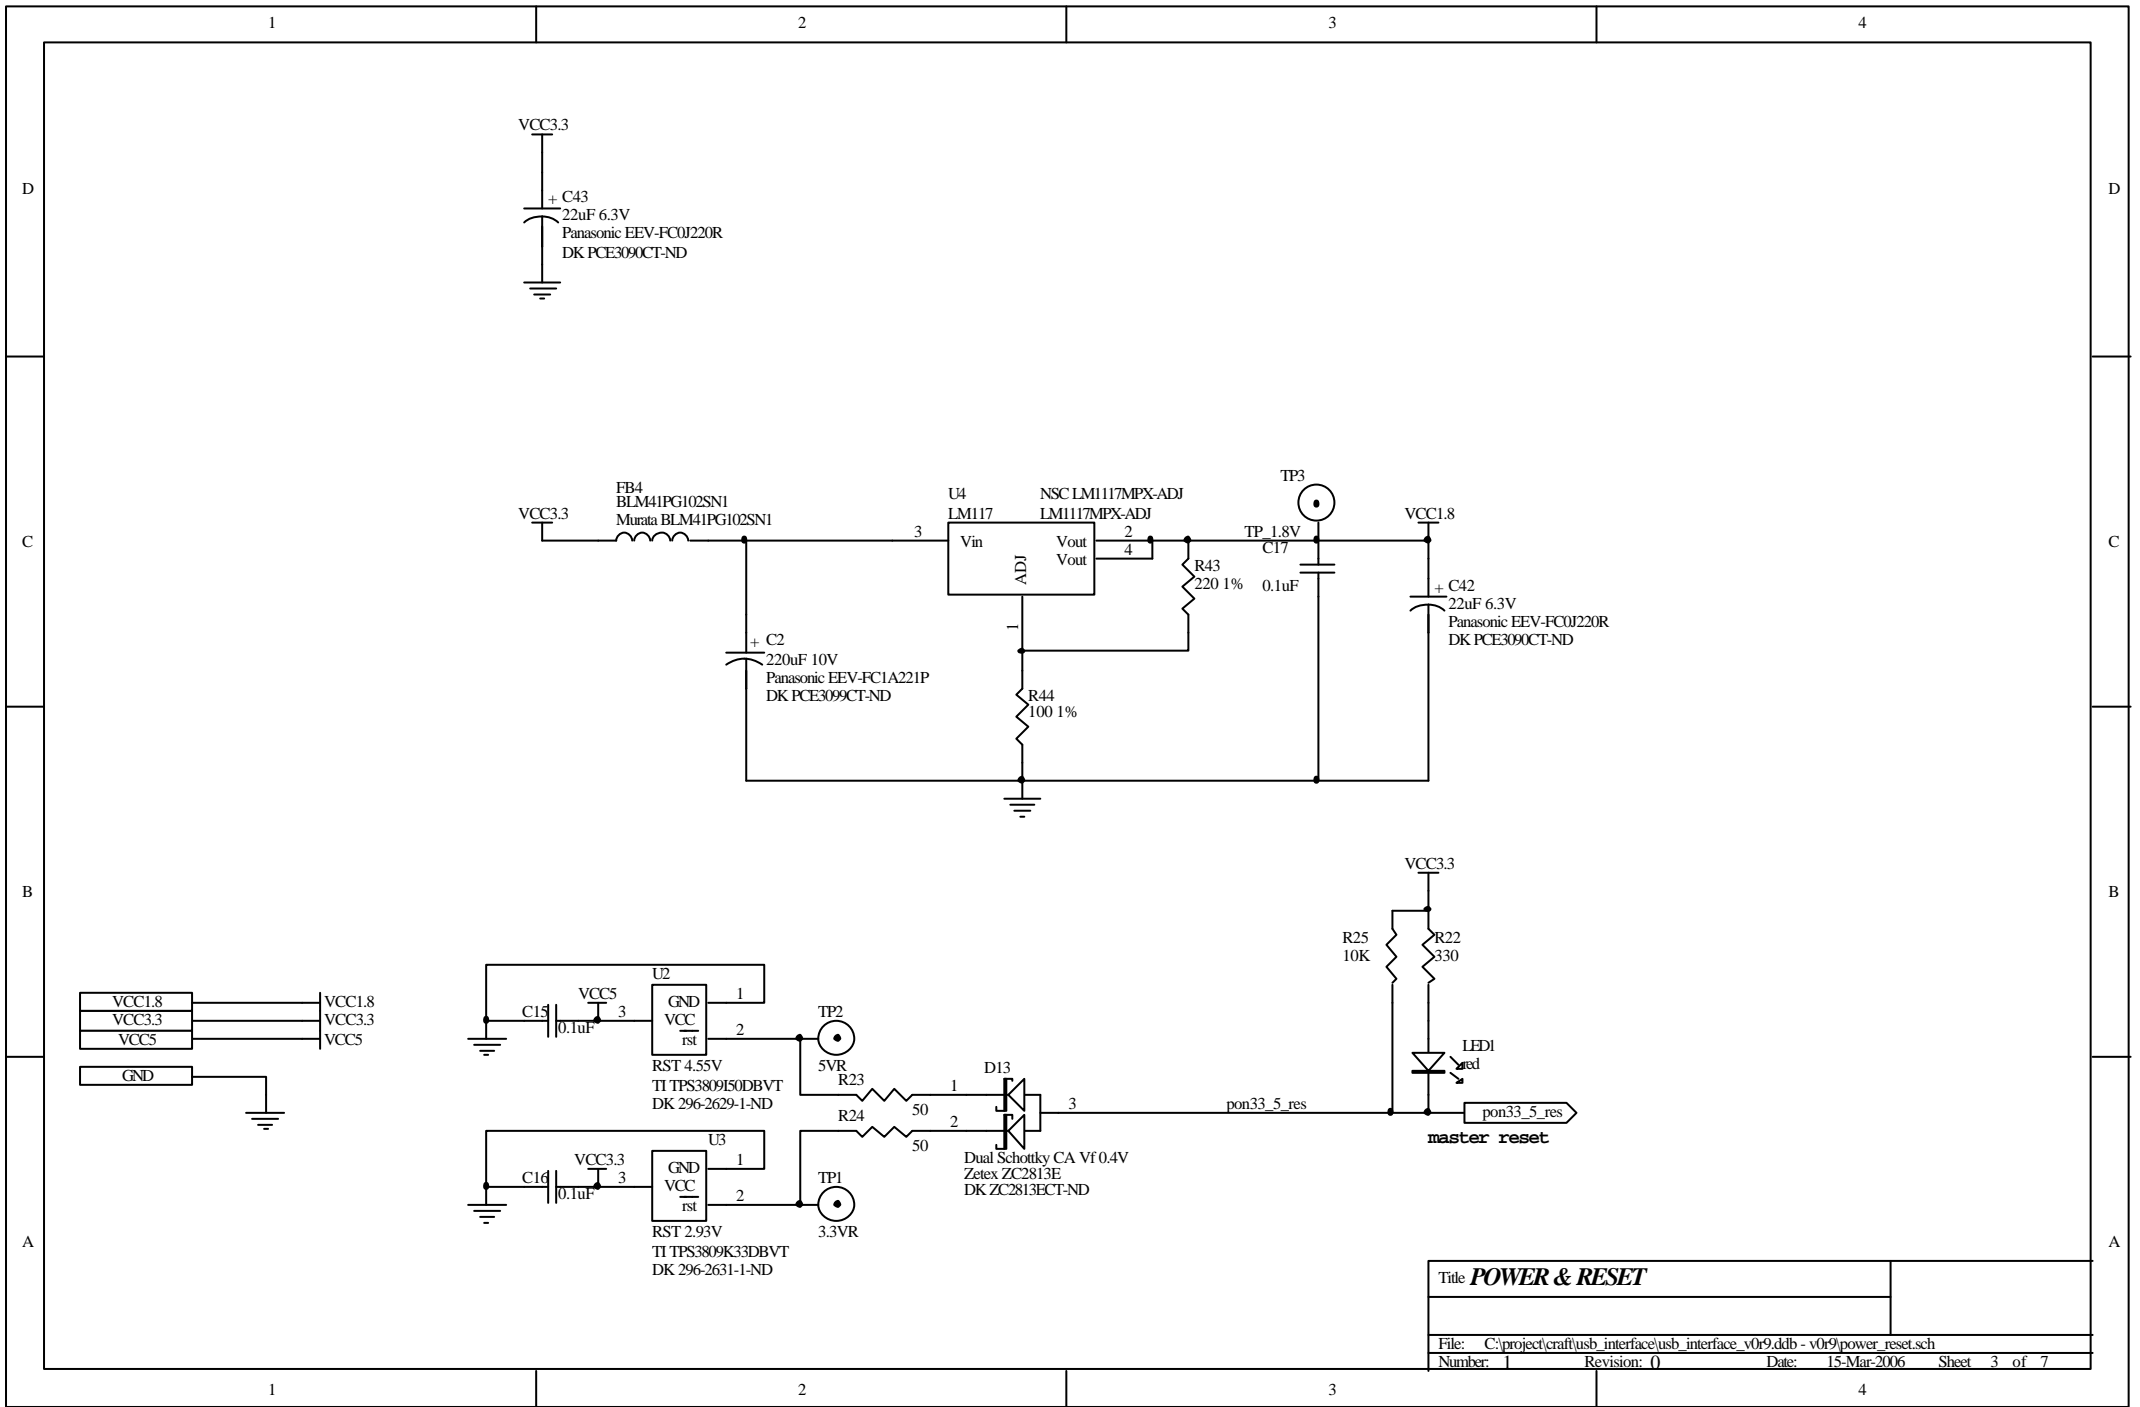

Title MAIN USB SCREENS			
File: C:\project\craft\usb_interface\usb_interface_v0r9.ddb - v0r9\main_usb.sch			
Number: 1	Revision: 0	Date: 15-Mar-2006	Sheet 1 of 7

Title POWER & RESET			
File: C:\project\craft\usb interface\usb_interface_v0r9.ddb - v0r9\power_reset.sch			
Number: 1	Revision: 0	Date: 15-Mar-2006	Sheet 3 of 7

Title USB HUB	
File: C:\project\craft\usb_interface\usb_interface_v0r9.ddb - v0r9\USB_HUB.sch	
Number: 1	Revision: 0
Date: 15-Mar-2006	Sheet 6 of 7

Title USB CONTROLLER	
File: C:\project\craft\usb_interface\usb_interface_v0r9.ddb - v0r9\usb_controller.sch	
Number: 1	Revision: 0
Date: 15-Mar-2006	Sheet 7 of 7