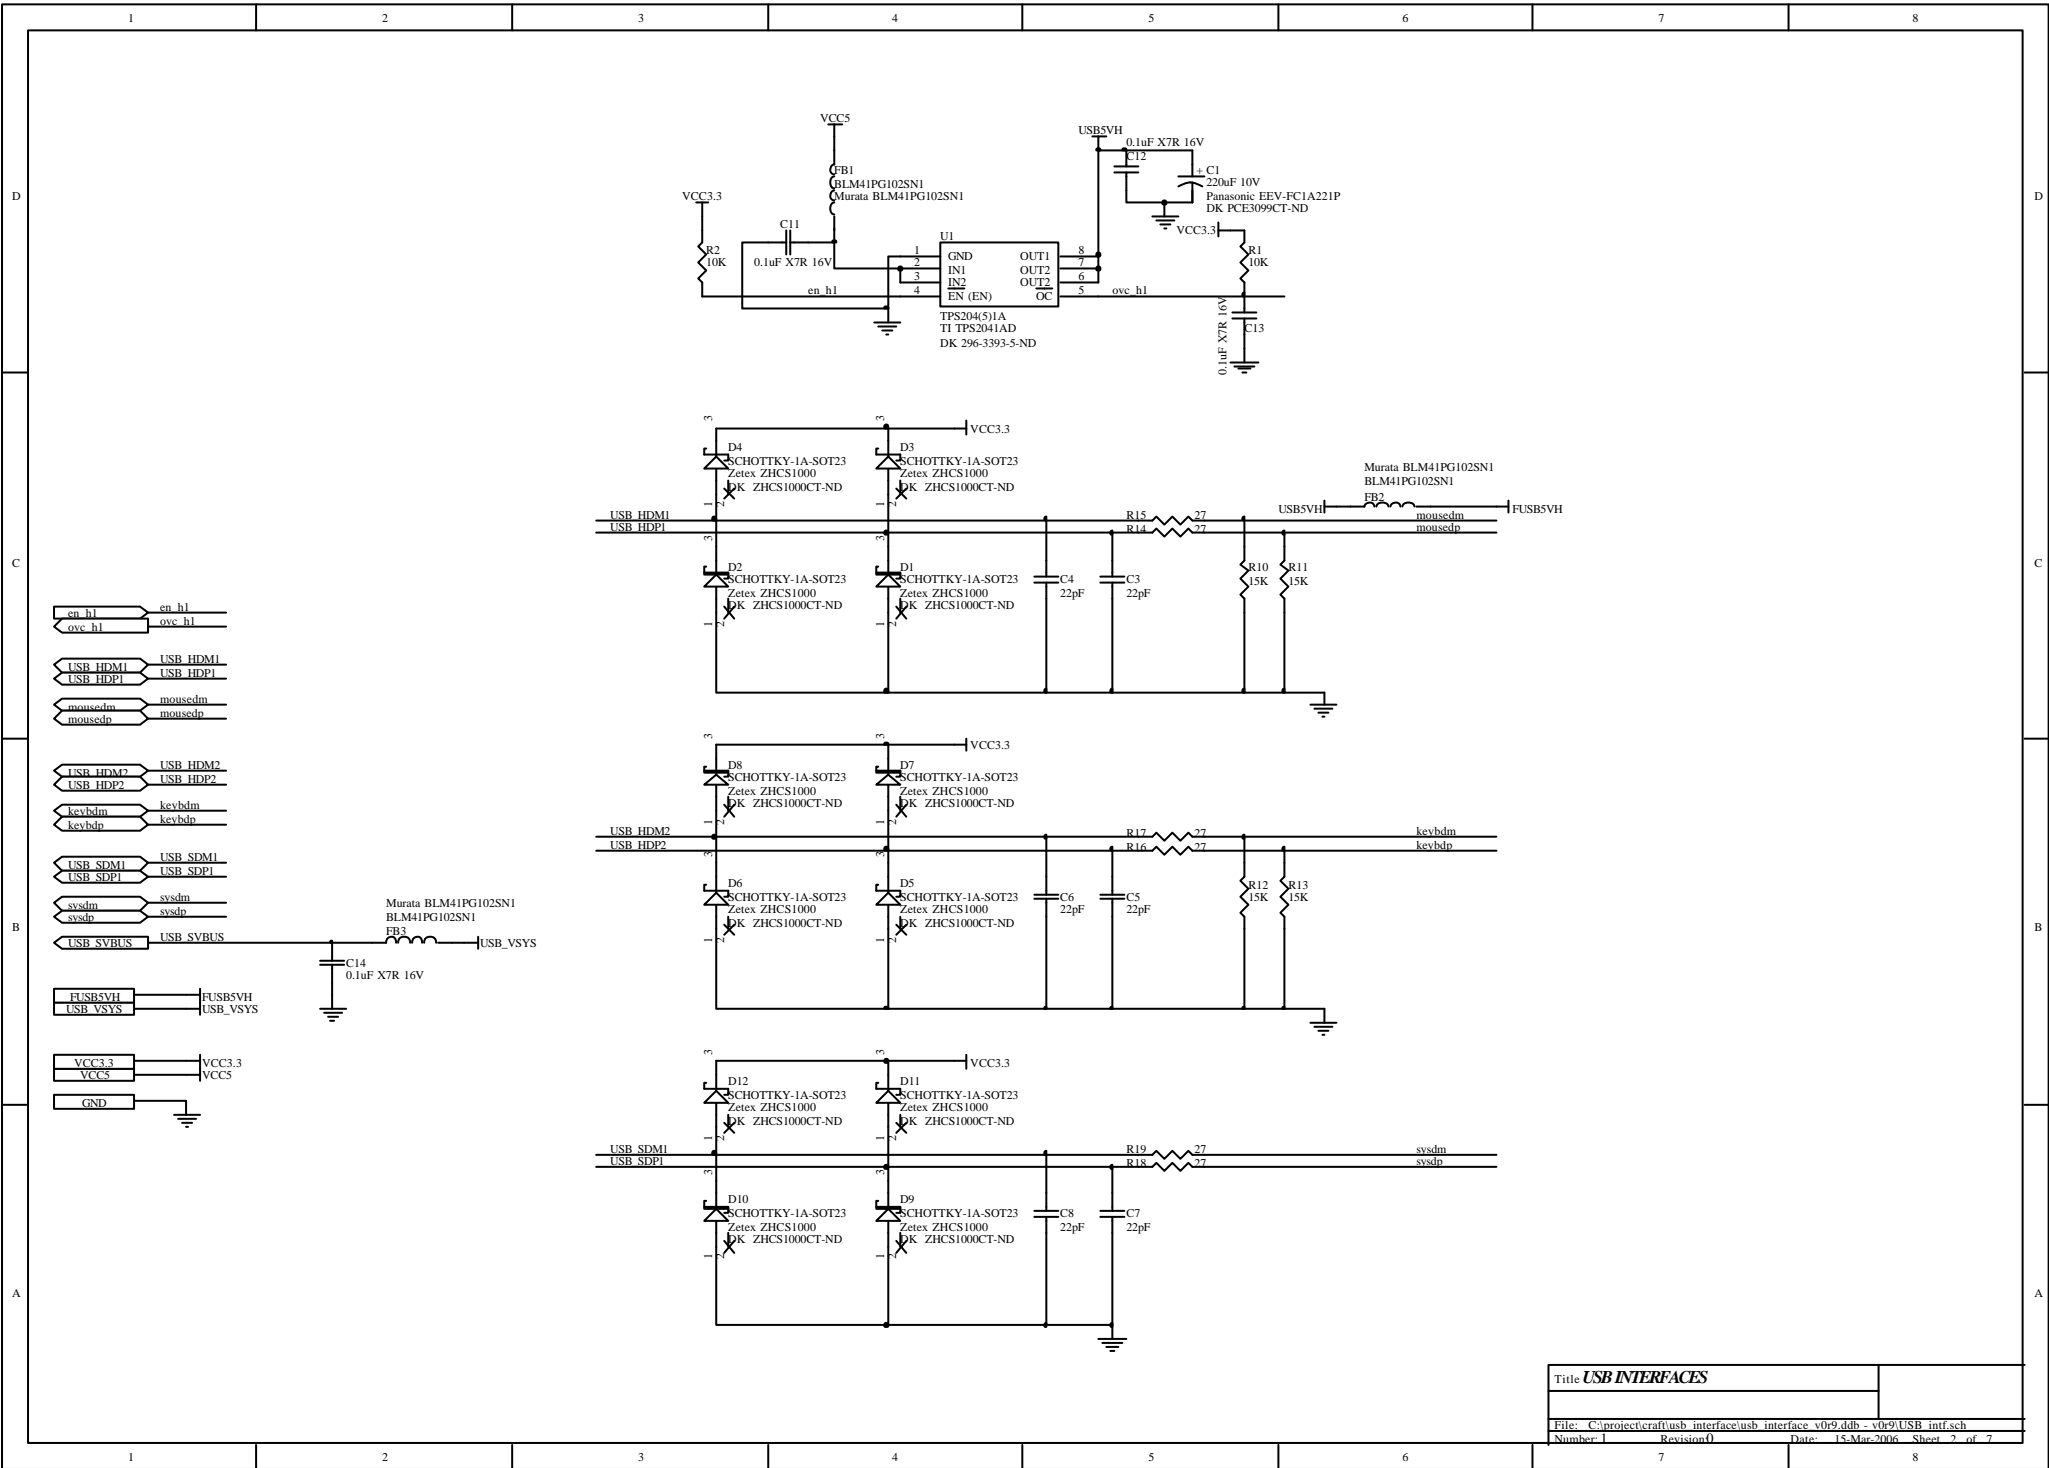

Title MAIN USB SCREENS			
File: C:\project\craft\usb_interface\usb_interface_v0r9.ddb - v0r9\main_usb.sch			
Number: 1	Revision: 0	Date: 15-Mar-2006	Sheet 1 of 7

Title POWER & RESET			
File: C:\project\craft\usb interface\usb_interface_v0r9.ddb - v0r9\power_reset.sch			
Number: 1	Revision: 0	Date: 15-Mar-2006	Sheet 3 of 7

Title USB HUB	
File: C:\project\craft\usb_interface\usb_interface_v0r9.ddb - v0r9\USB_HUB.sch	
Number: 1	Revision: 0
Date: 15-Mar-2006	Sheet 6 of 7

Title USB CONTROLLER	
File: C:\project\craft\usb_interface\usb_interface_v0r9.ddb - v0r9\usb_controller.sch	
Number: 1	Revision: 0
Date: 15-Mar-2006	Sheet 7 of 7