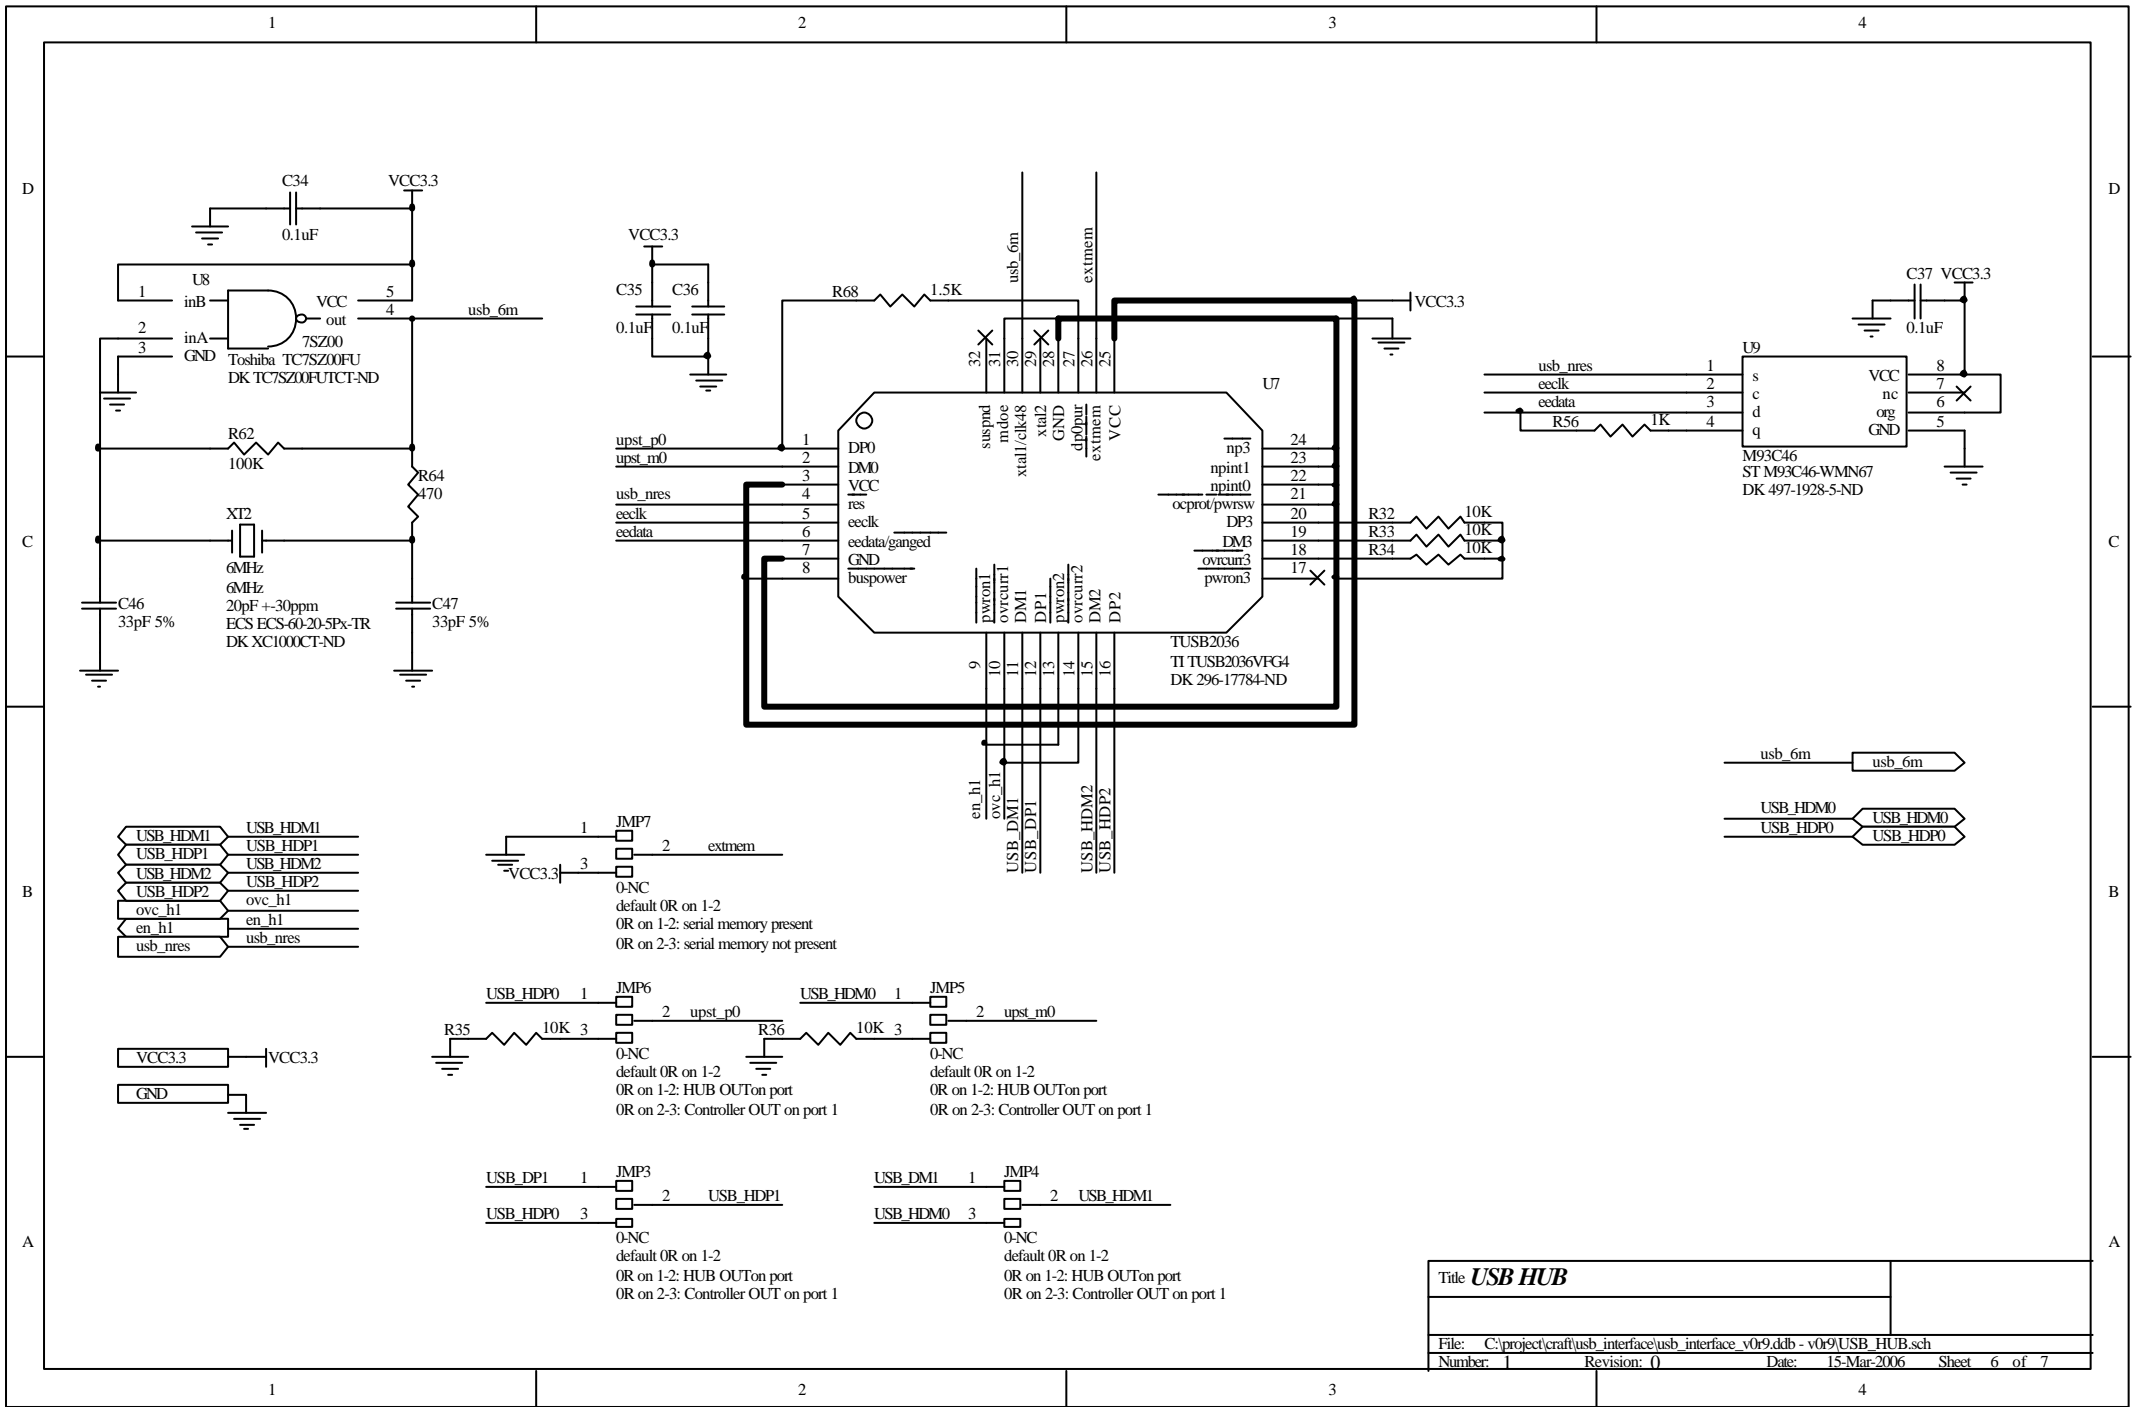

Title MAIN USB SCREENS			
File: C:\project\craft\usb_interface\usb_interface_v0r9.ddb - v0r9\main_usb.sch			
Number: 1	Revision: 0	Date: 15-Mar-2006	Sheet 1 of 7

Title POWER & RESET			
File: C:\project\craft\usb interface\usb_interface_v0r9.ddb - v0r9\power_reset.sch			
Number: 1	Revision: 0	Date: 15-Mar-2006	Sheet 3 of 7

Title USB HUB	
File: C:\project\craft\usb_interface\usb_interface_v0r9.ddb - v0r9\USB_HUB.sch	
Number: 1	Revision: 0
Date: 15-Mar-2006	Sheet 6 of 7

Title USB CONTROLLER	
File: C:\project\craft\usb_interface\usb_interface_v0r9.ddb - v0r9\usb_controller.sch	
Number: 1	Revision: 0
Date: 15-Mar-2006	Sheet 7 of 7