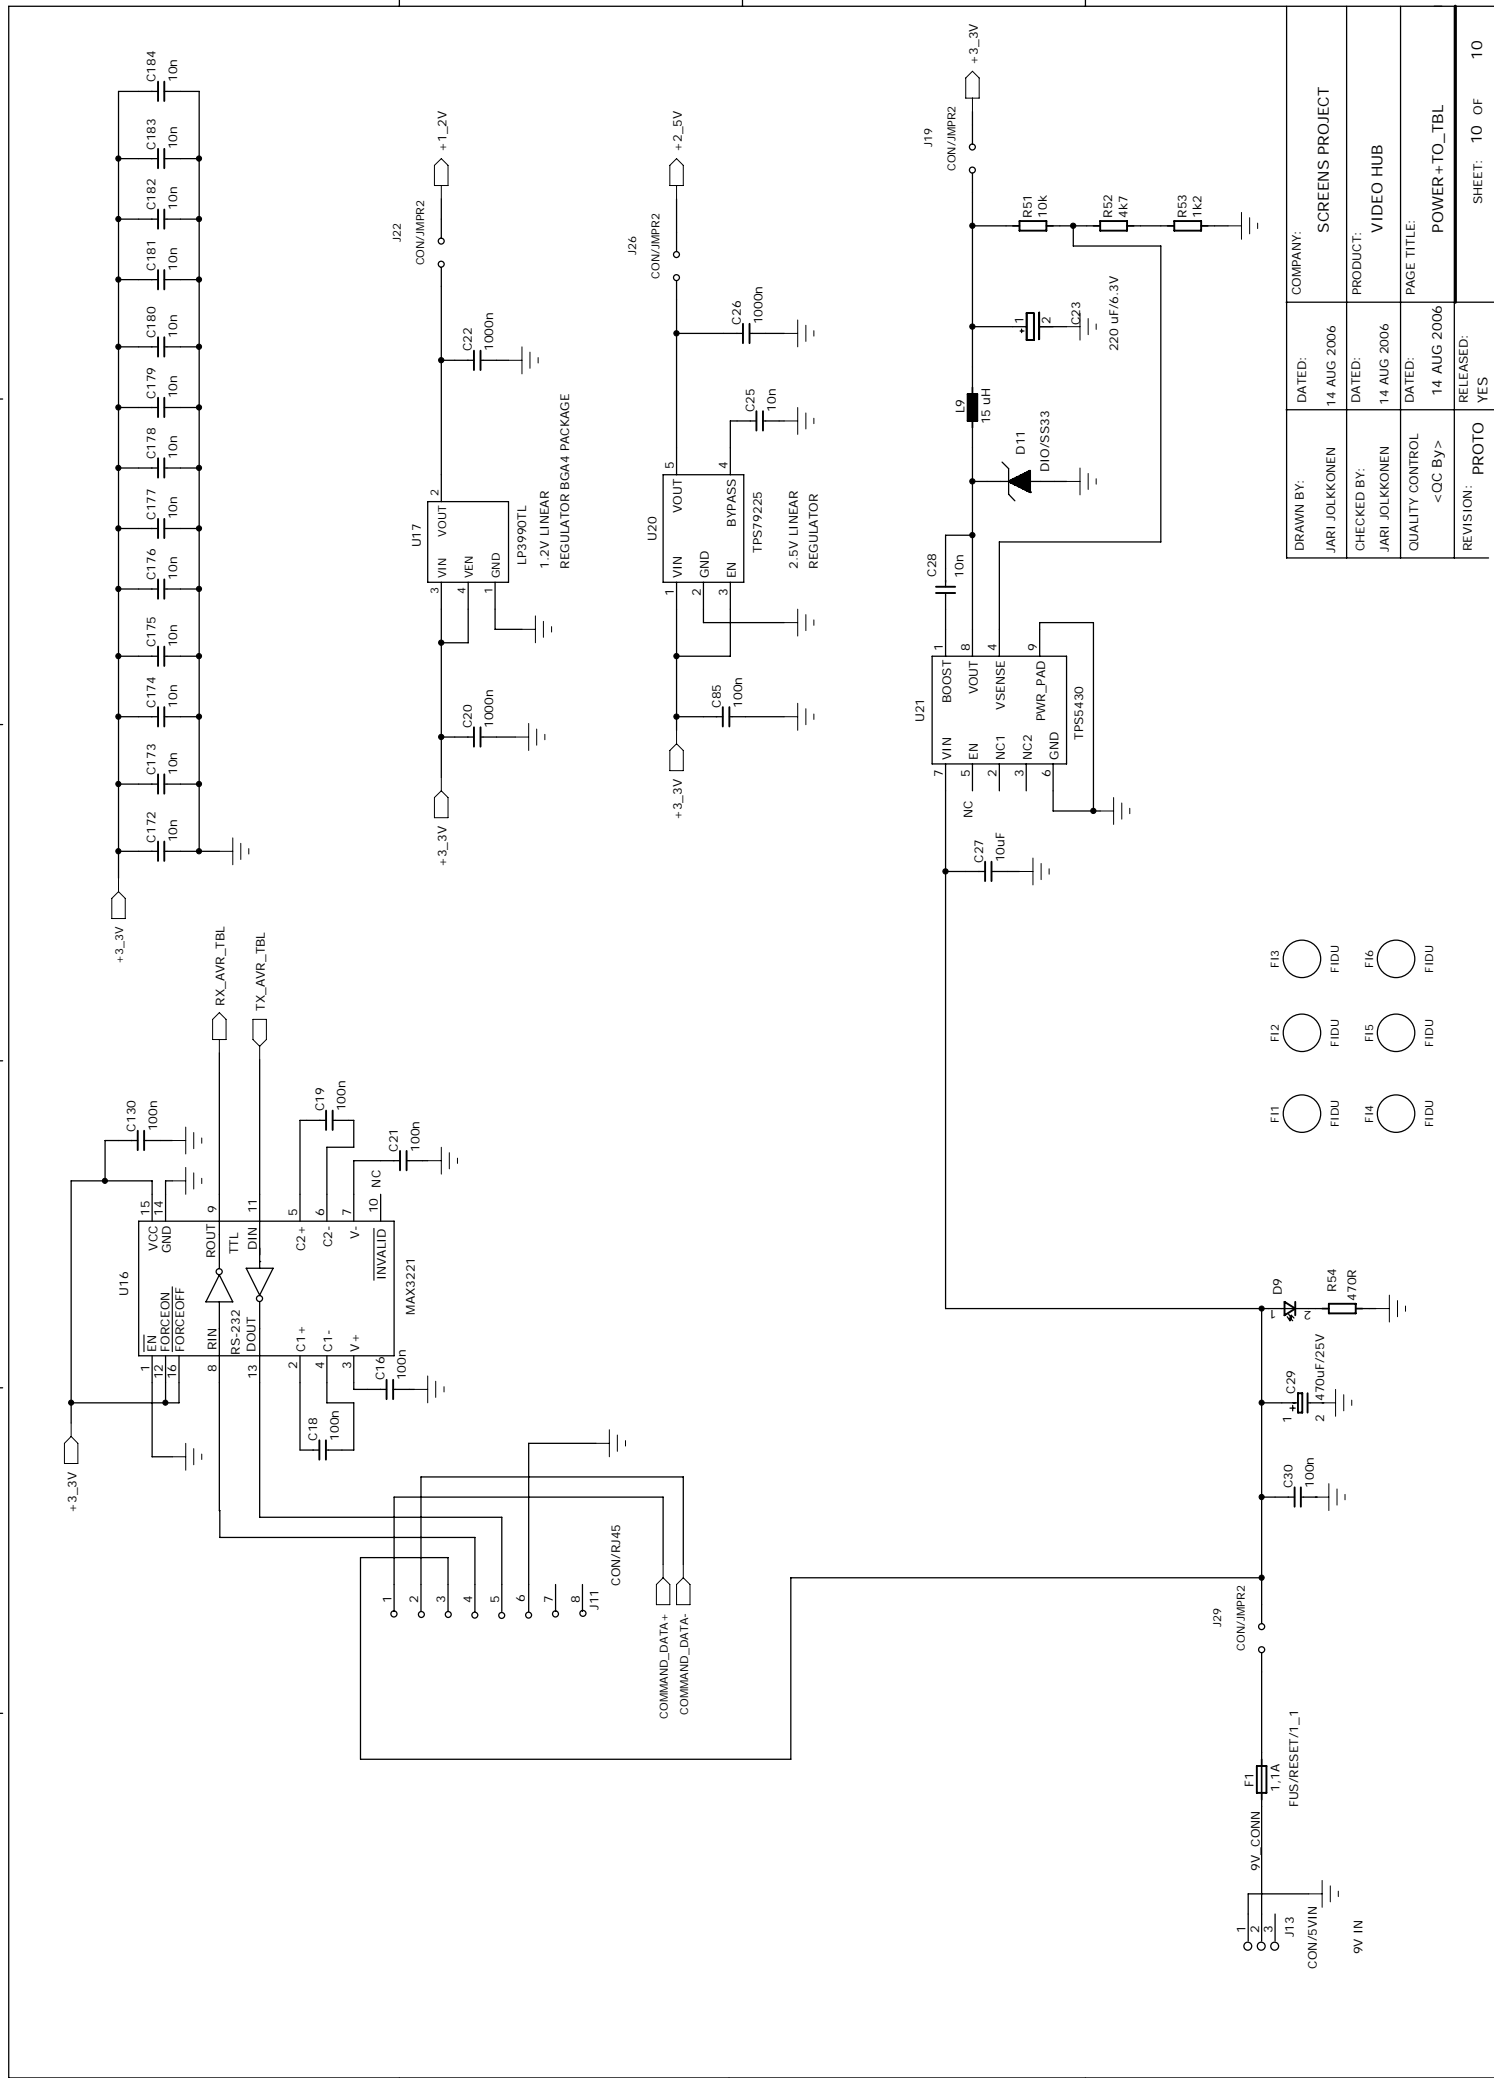

6 | 5 | 4 | 3 | 2 | 1

DRAWN BY:	JARI JOLKKONEN	COMPANY:	SCREENS PROJECT
DATED:	14 AUG 2006	DATED:	14 AUG 2006
CHECKED BY:	JARI JOLKKONEN	PRODUCT:	VIDEO HUB
QUALITY CONTROL	<OC By>	PAGE TITLE:	POWER+TO_TBL
RELEASED:	YES	RELEASED:	14 AUG 2006
REVISION:	PROTO	SHEET:	10 OF 10