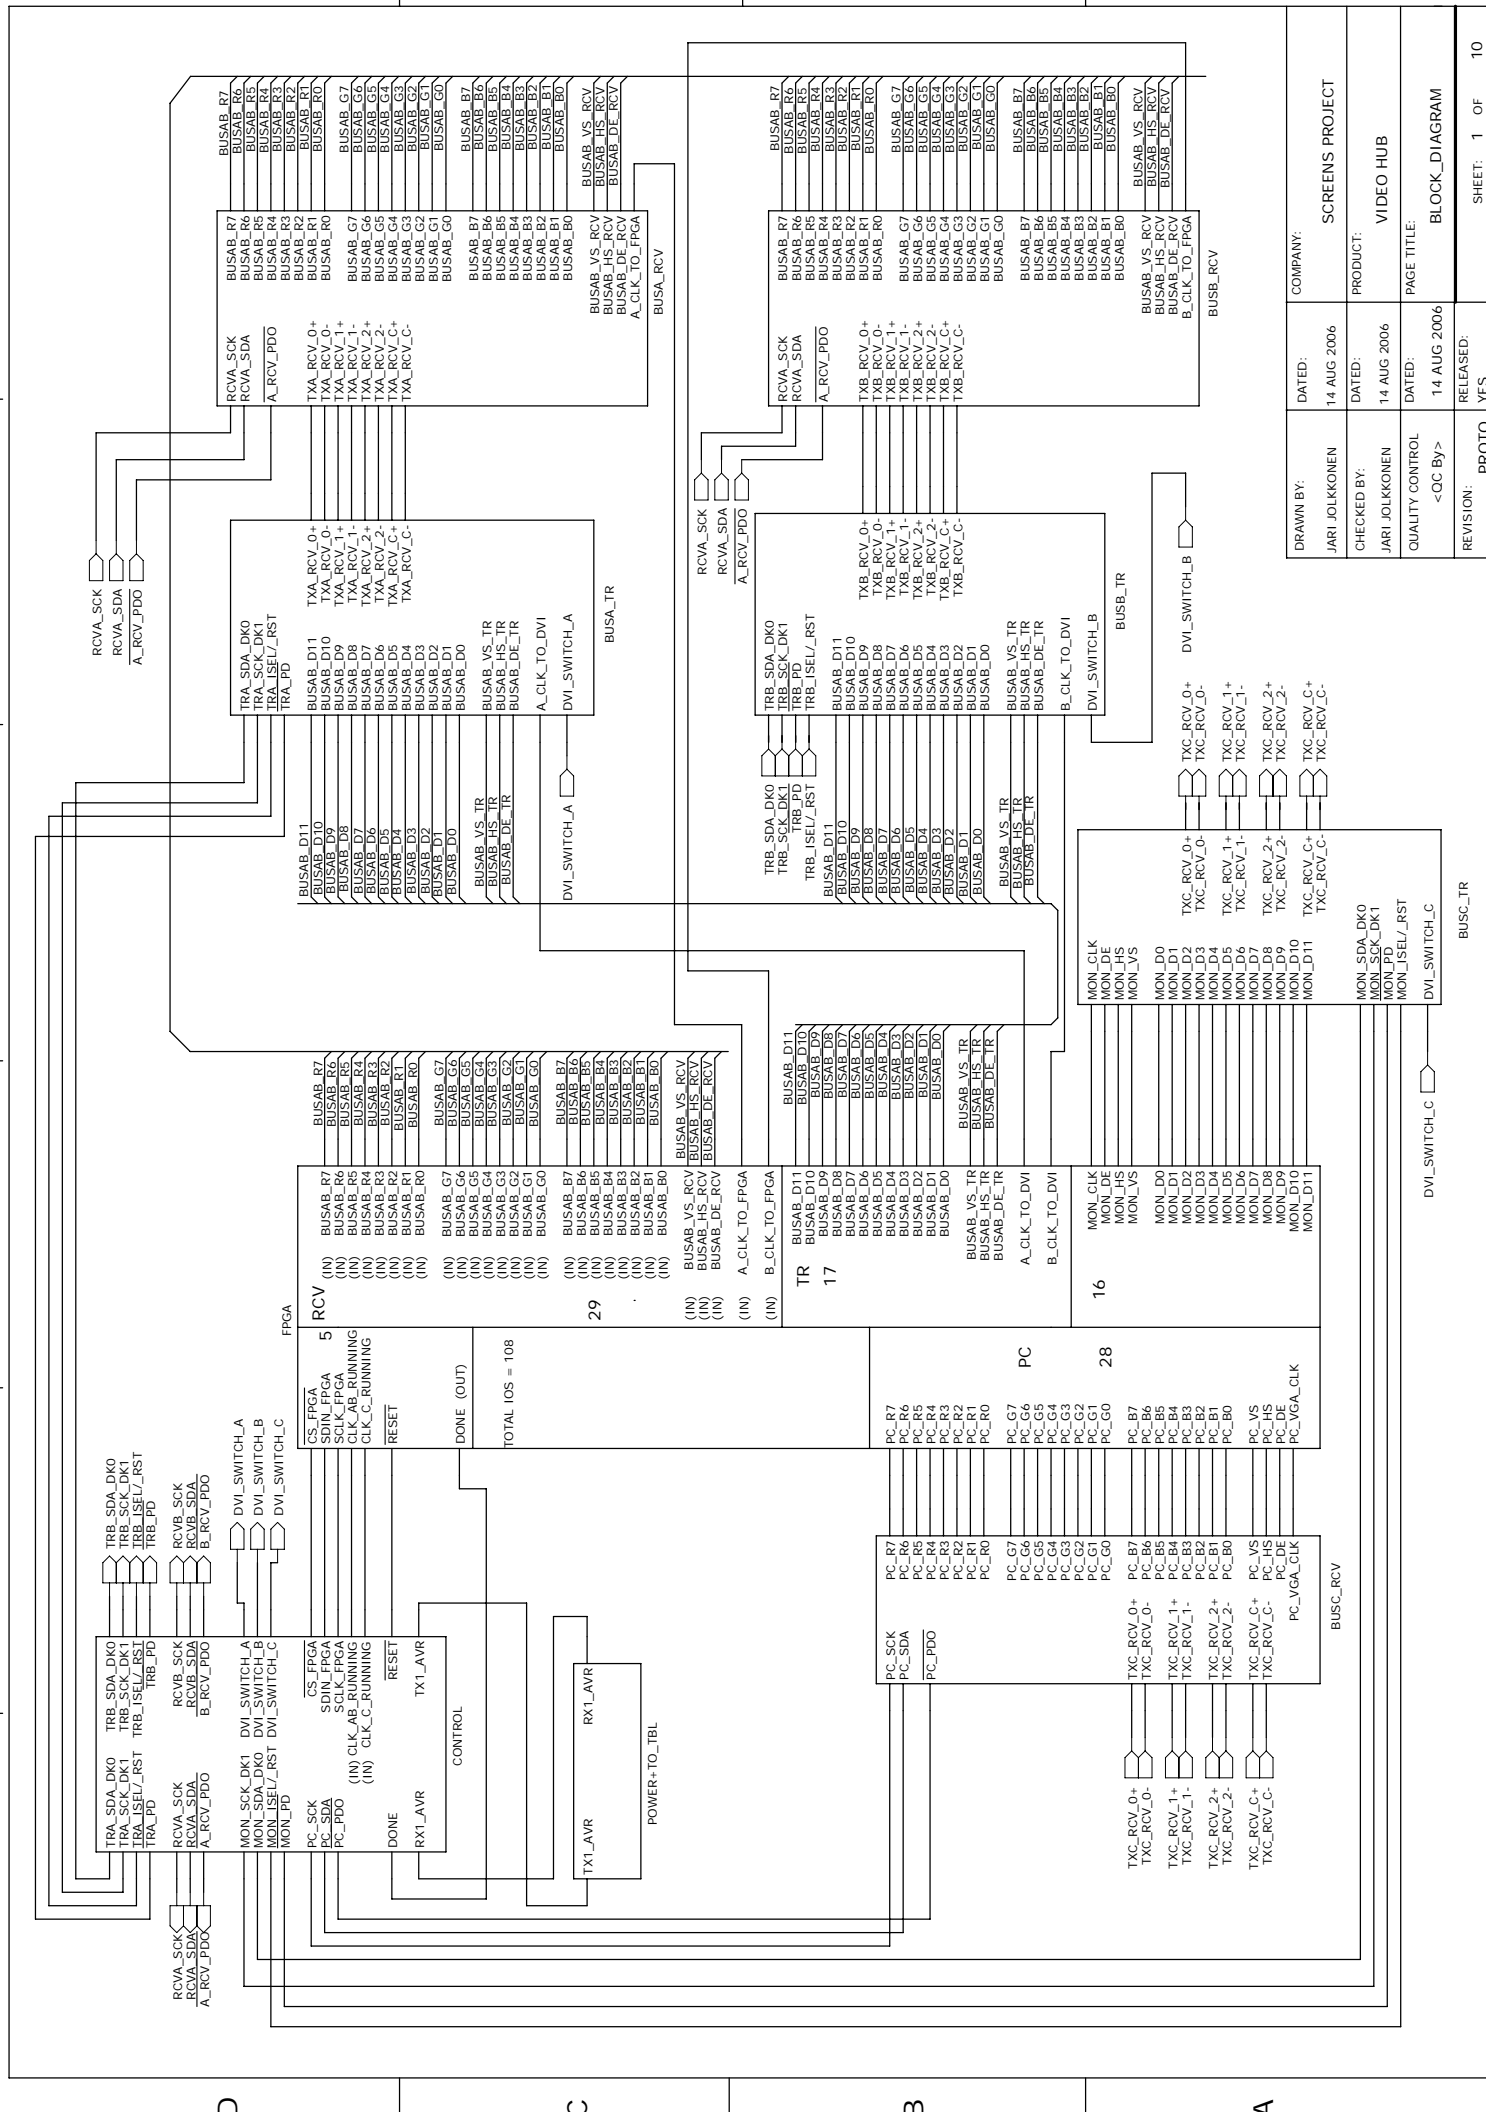

1 2 3 4 5 6

|                 |                |             |                 |
|-----------------|----------------|-------------|-----------------|
| DRAWN BY:       | JARI JOLKKONEN | COMPANY:    | SCREENS PROJECT |
| CHECKED BY:     | JARI JOLKKONEN | DATED:      | 14 AUG 2006     |
| QUALITY CONTROL | <OC By>        | PRODUCT:    | VIDEO HUB       |
| RELEASED:       | YES            | DATED:      | 14 AUG 2006     |
| REVISION:       | PROTO          | PAGE TITLE: | BLOCK DIAGRAM   |
| PROTO           | YES            | RELEASED:   | YES             |
| SHEET:          | 1              | OF          | 10              |