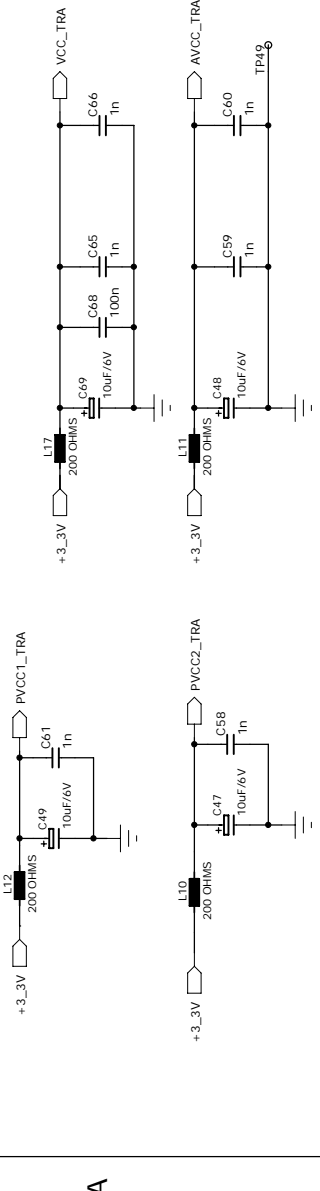

1 2 3 4 5 6

|                 |                |             |                 |
|-----------------|----------------|-------------|-----------------|
| DRAWN BY:       | JARI JOLKKONEN | COMPANY:    | SCREENS PROJECT |
| CHECKED BY:     | JARI JOLKKONEN | DATED:      | 14 AUG 2006     |
| QUALITY CONTROL | <OC By>        | PRODUCT:    | VIDEO HUB       |
| RELEASED:       | YES            | DATED:      | 14 AUG 2006     |
| REVISION:       | PROTO          | PAGE TITLE: | BLOCK DIAGRAM   |
| PROTO           | YES            | RELEASED:   | YES             |
| SHEET:          | 1              | OF          | 10              |

D

C

B

A

D

C

B

A

6 5 4 3 2 1

|                 |                |             |                 |
|-----------------|----------------|-------------|-----------------|
| DRAWN BY:       | JARI JOLKKONEN | COMPANY:    | SCREENS PROJECT |
| DATED:          | 14 AUG 2006    | PRODUCT:    | VIDEO HUB       |
| CHECKED BY:     | JARI JOLKKONEN | PAGE TITLE: | FPGA            |
| QUALITY CONTROL | <OC By>        | RELEASED:   | 14 AUG 2006     |
| REVISION:       | PROTO          | YES         | 2 OF 10         |

HIGH = BUSA\_RCV  
LOW = BUSA\_TR

D C B A

1

2

3

4

5

6