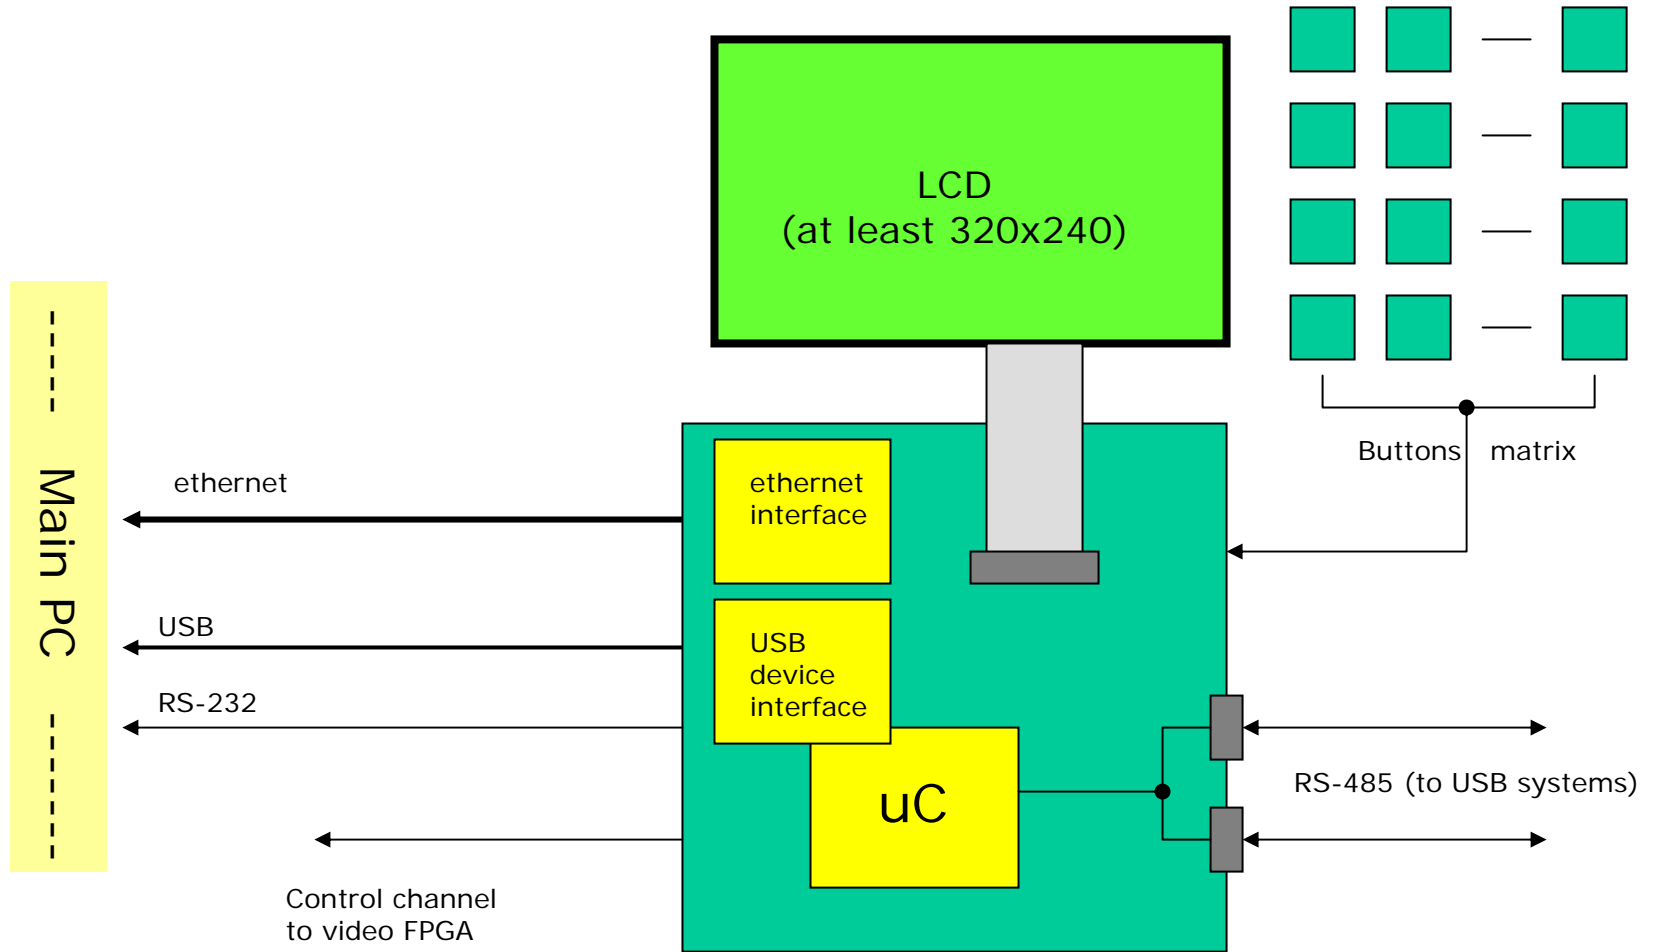

Architecture